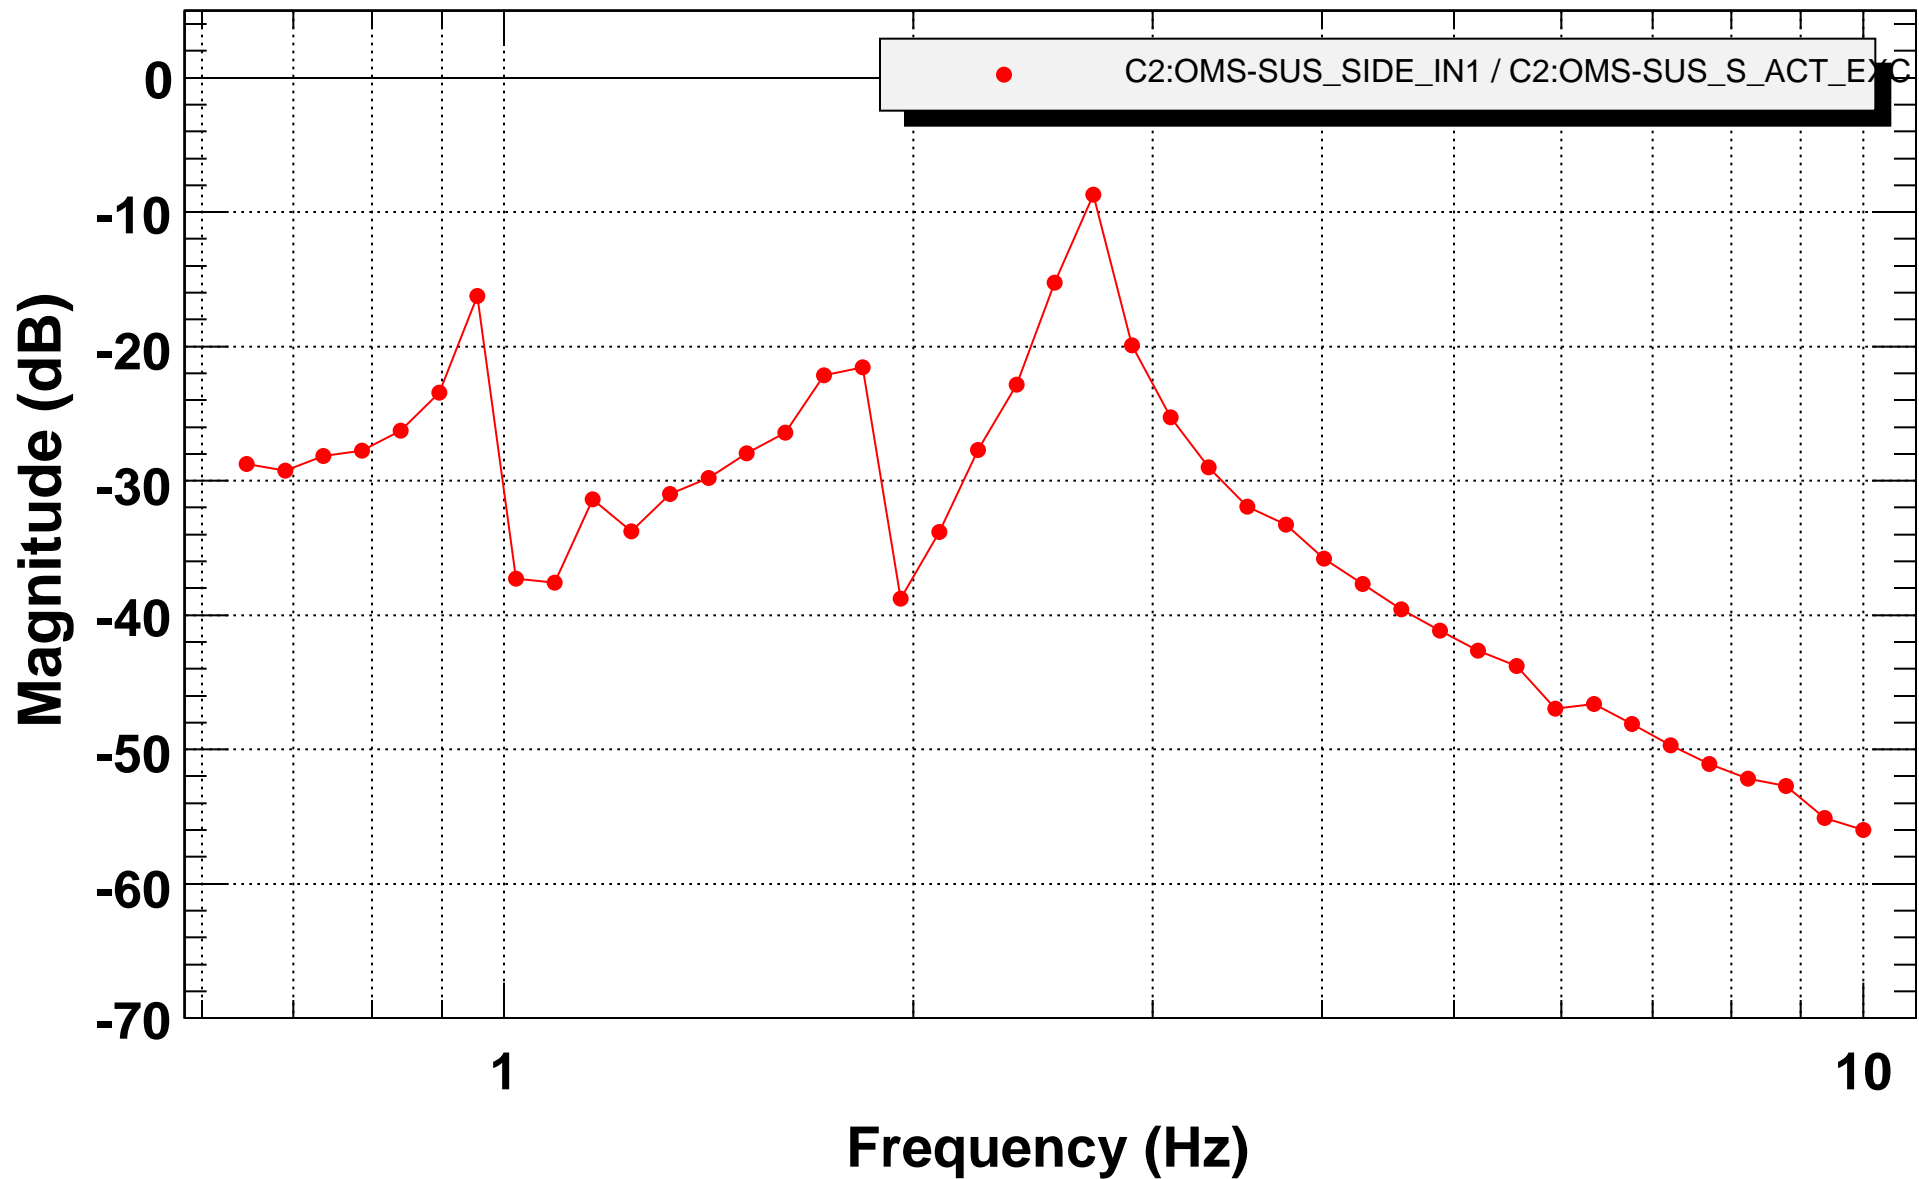

# Transfer function

T0=08/11/2007 08:14:10.203125

Avg=43

# Coherence function

T0=08/11/2007 08:14:10.203125

Avg=43