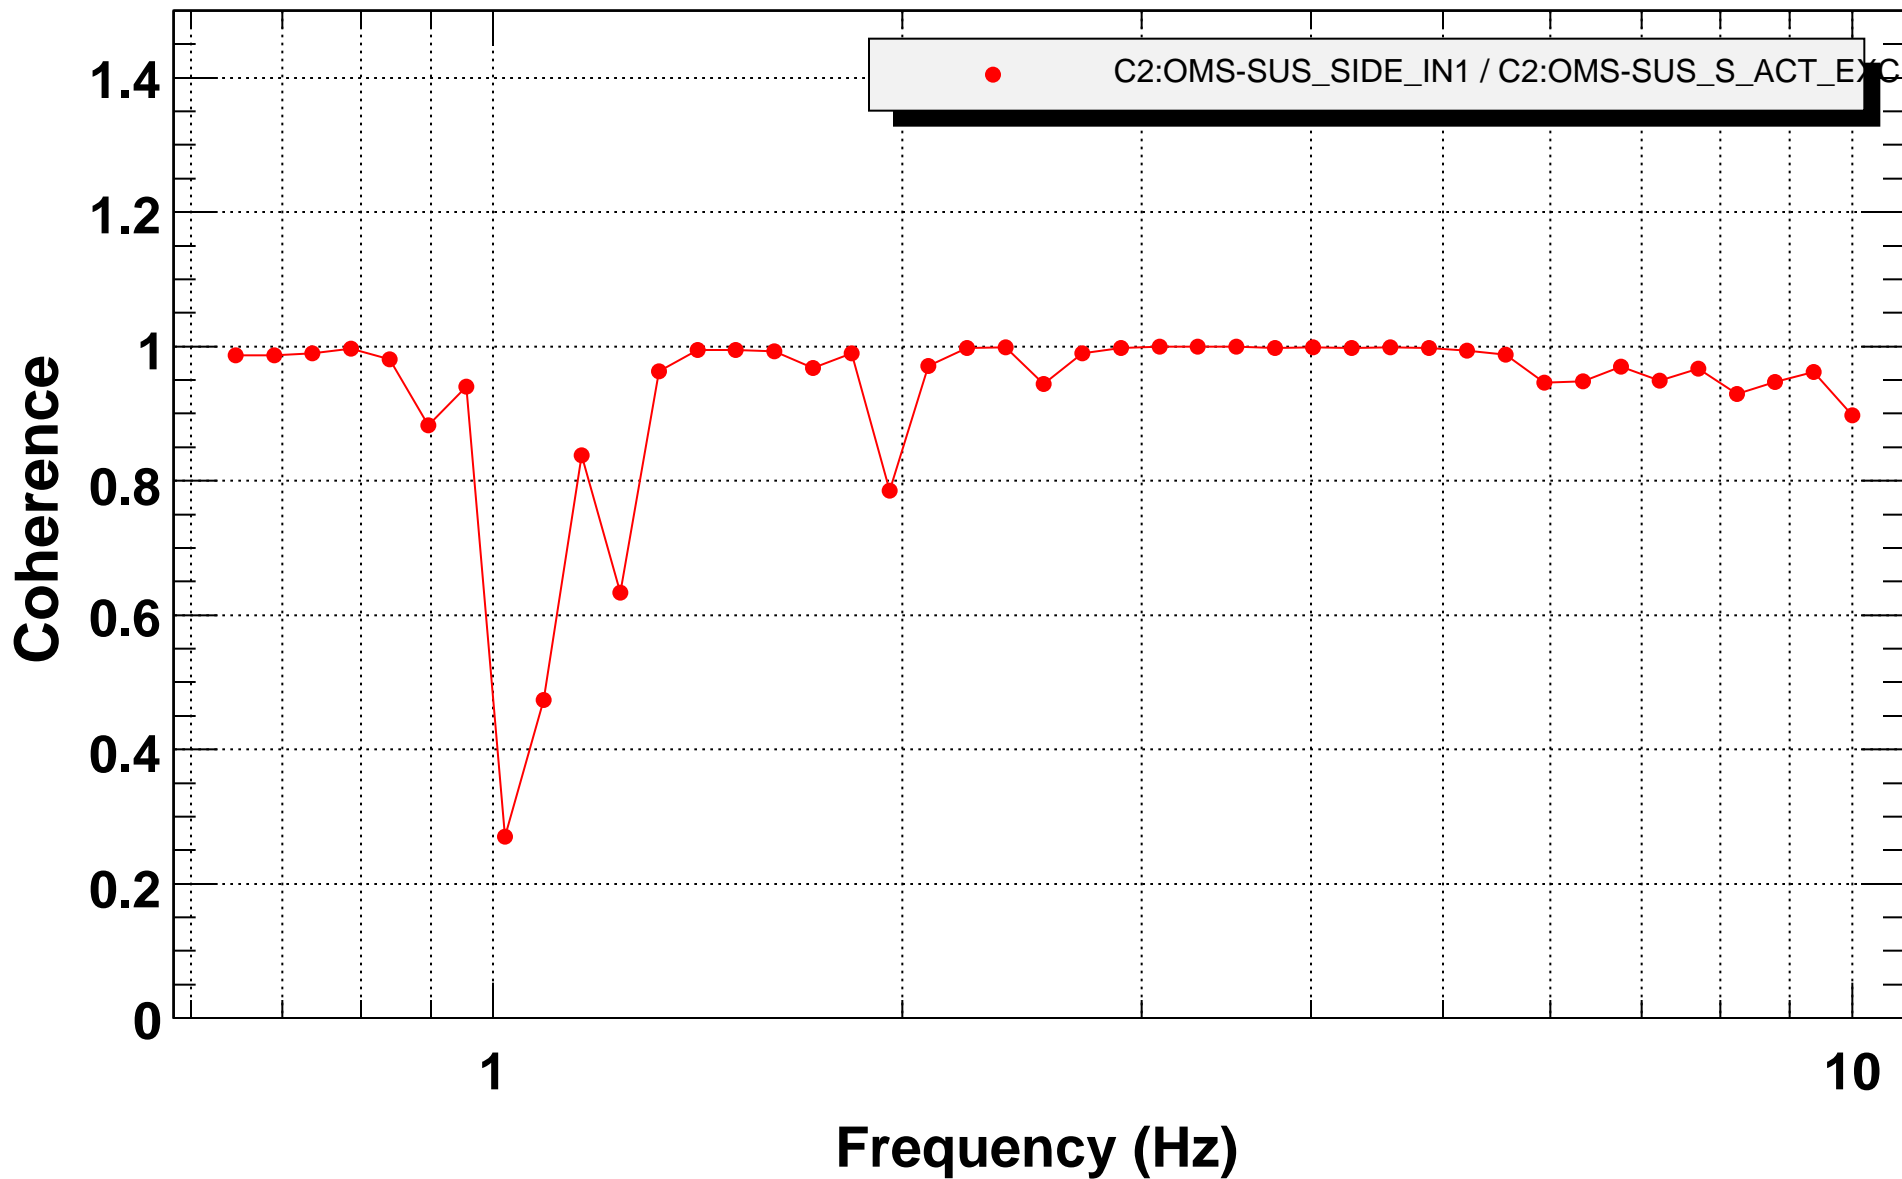

# Transfer function

T0=08/11/2007 08:14:10.203125

Avg=43

# Coherence function

T0=08/11/2007 08:14:10.203125

Avg=43