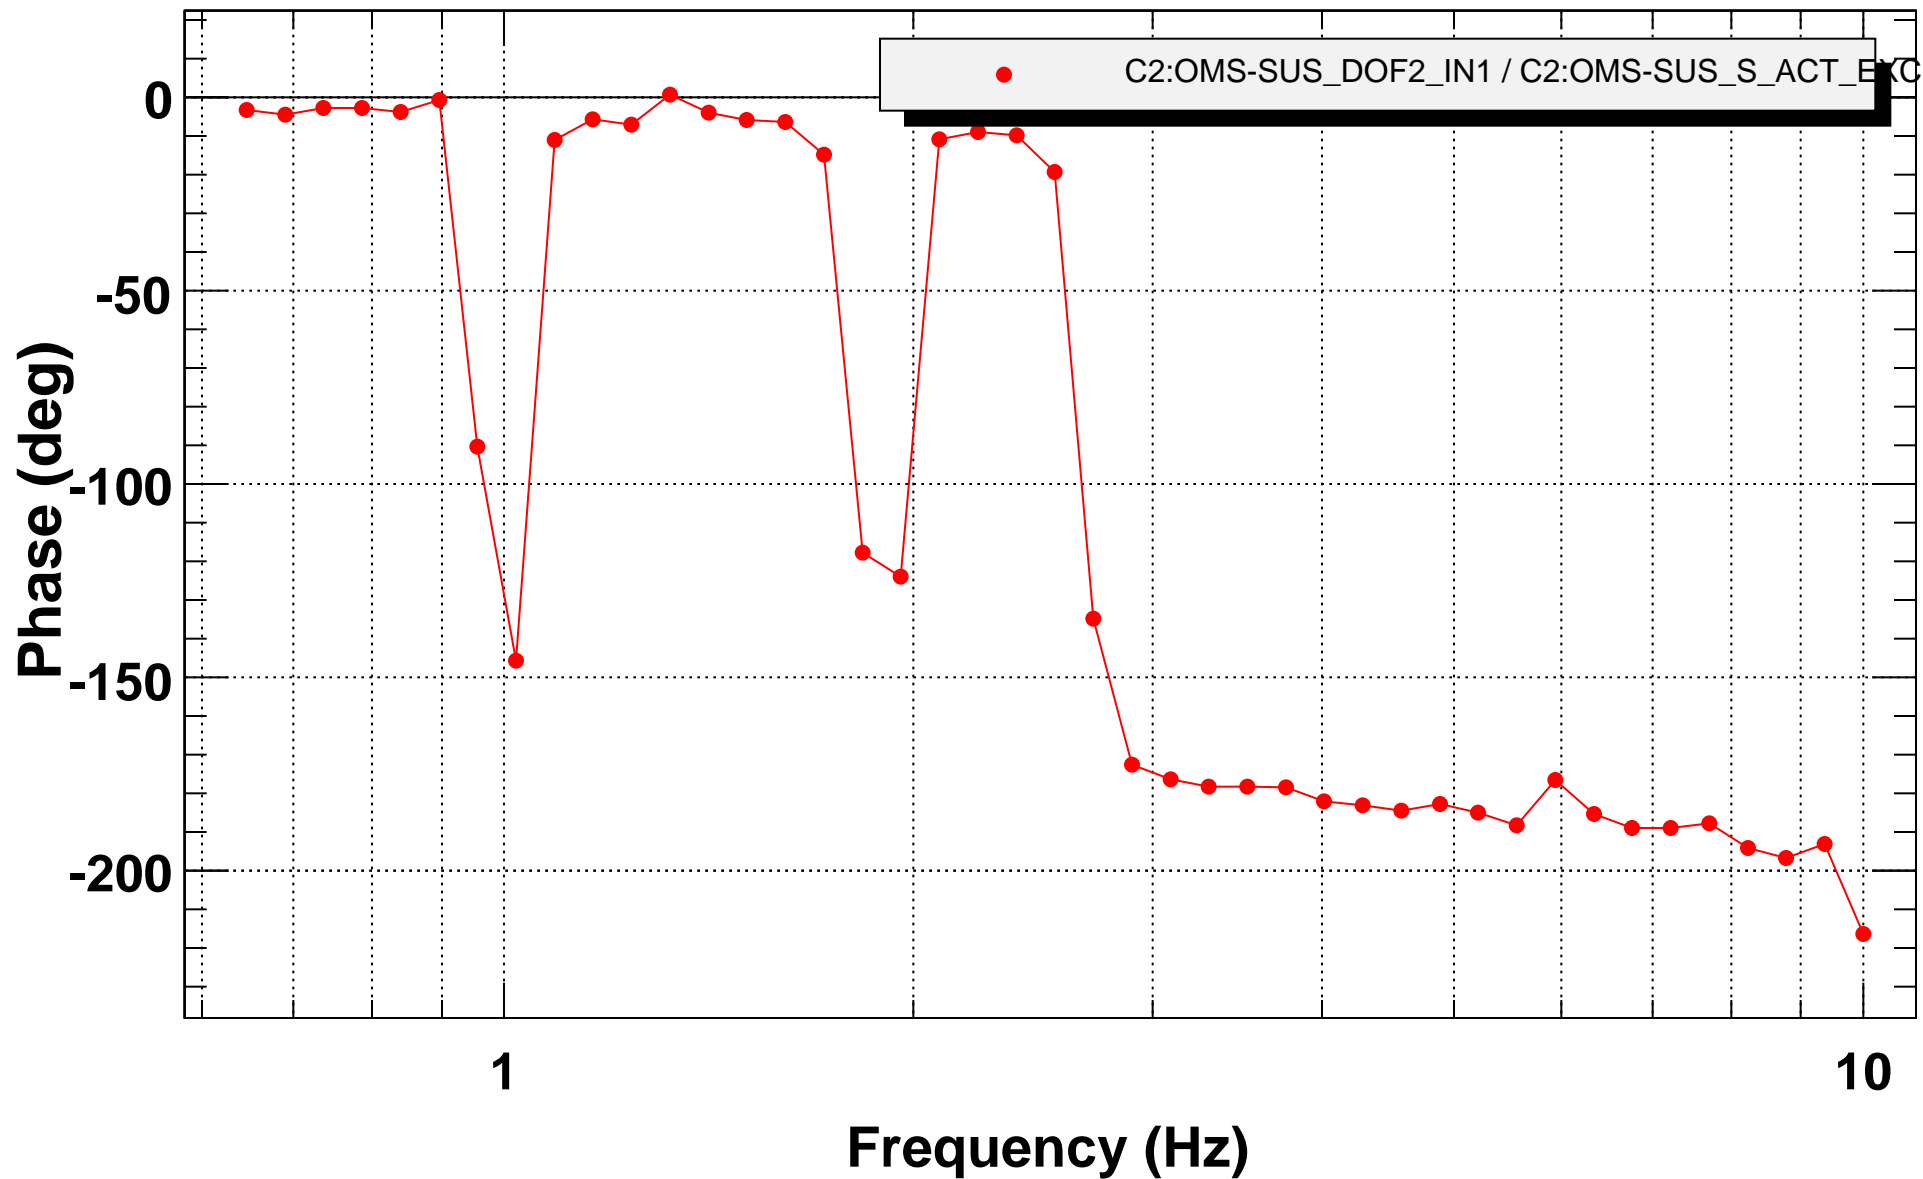

# Transfer function

T0=08/11/2007 08:14:10.203125

Avg=43

# Coherence function

T0=08/11/2007 08:14:10.203125

Avg=43