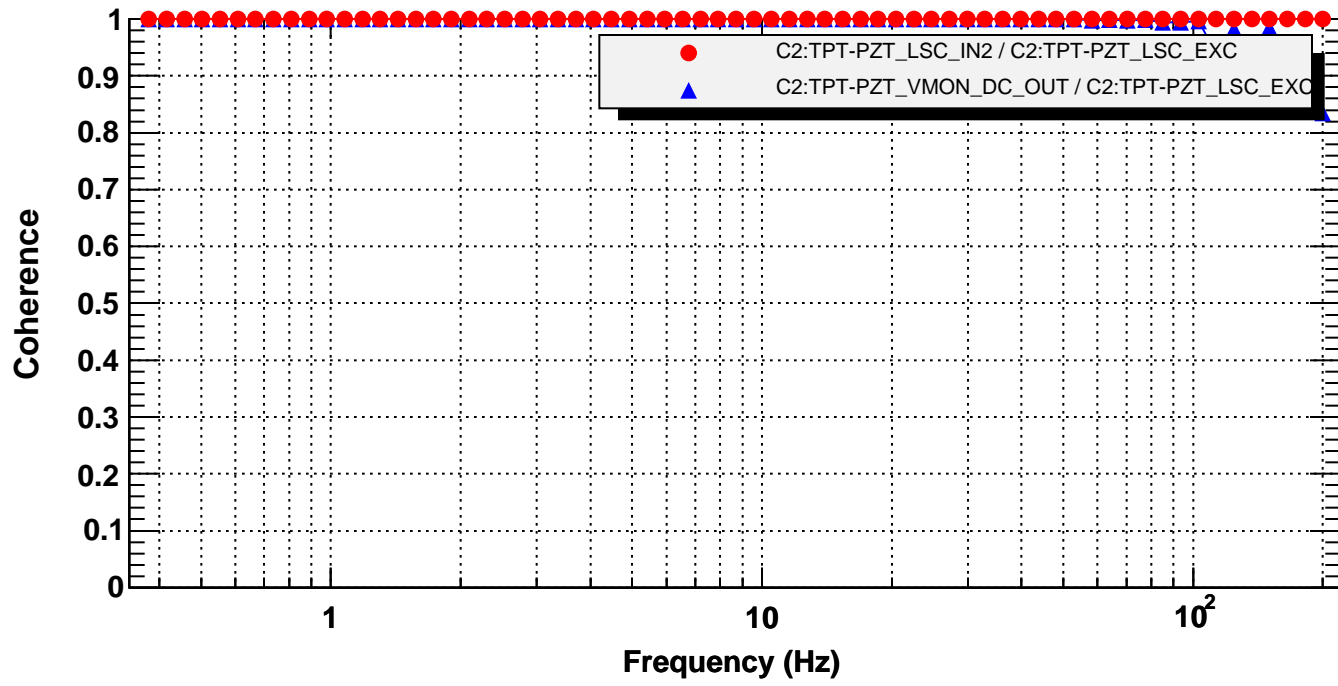

Coherence function

T0=05/11/2007 20:10:37.100097

Avg=3