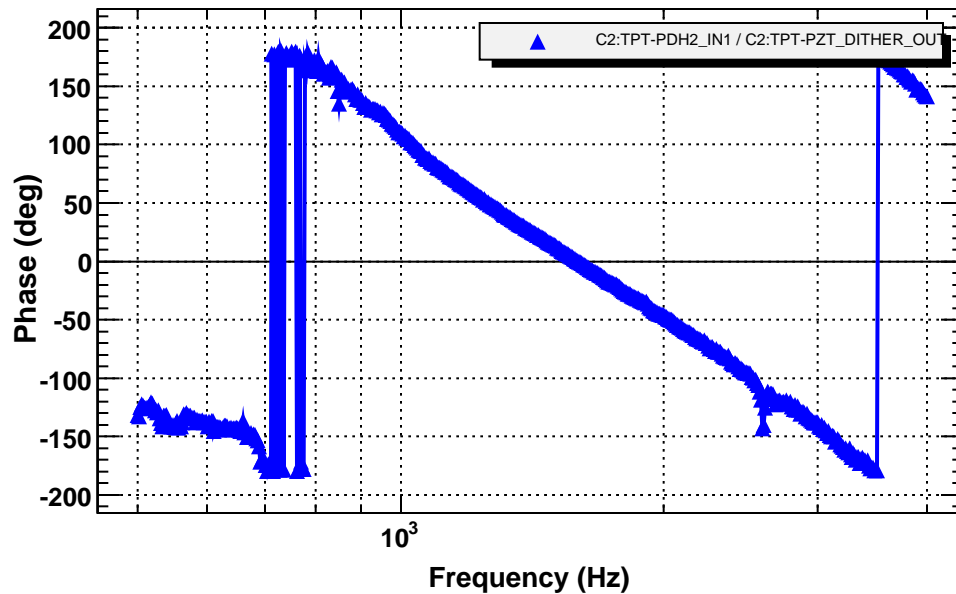

Transfer function

T0=03/11/2007 19:00:26.025024 Avg=10

Coherence function

T0=03/11/2007 19:00:26.025024 Avg=10

Transfer function

T0=03/11/2007 19:00:26.025024 Avg=10

Transfer function

T0=03/11/2007 19:00:26.025024 Avg=10