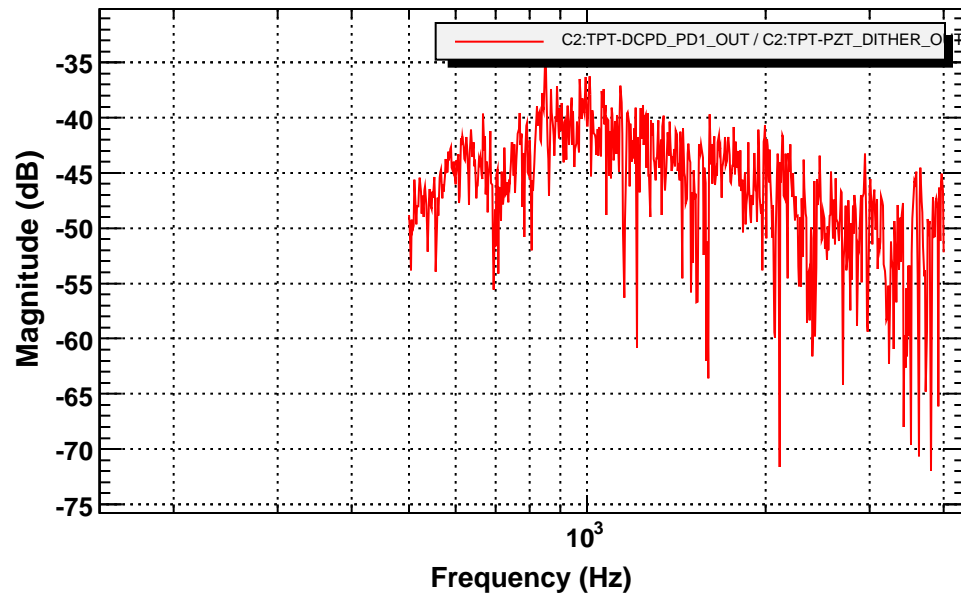

Transfer function

T0=03/11/2007 19:00:26.025024 Avg=10

Coherence function

T0=03/11/2007 19:00:26.025024 Avg=10

Transfer function

T0=03/11/2007 19:00:26.025024 Avg=10

Transfer function

T0=03/11/2007 19:00:26.025024 Avg=10