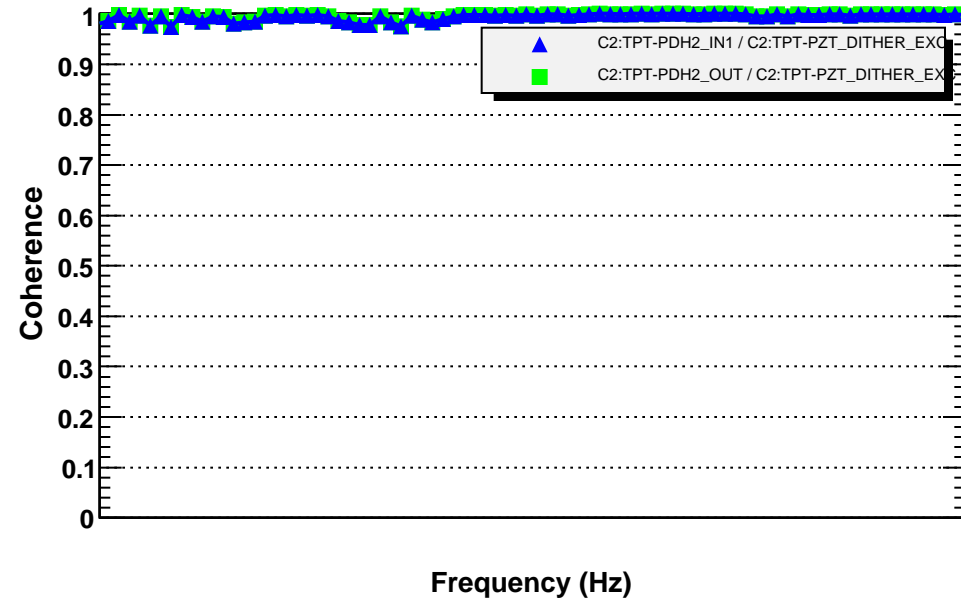

Transfer function

T0=03/11/2007 19:00:26.025024 Avg=10

Coherence function

T0=03/11/2007 19:00:26.025024 Avg=10

Transfer function

T0=03/11/2007 19:00:26.025024 Avg=10

Transfer function

T0=03/11/2007 19:00:26.025024 Avg=10