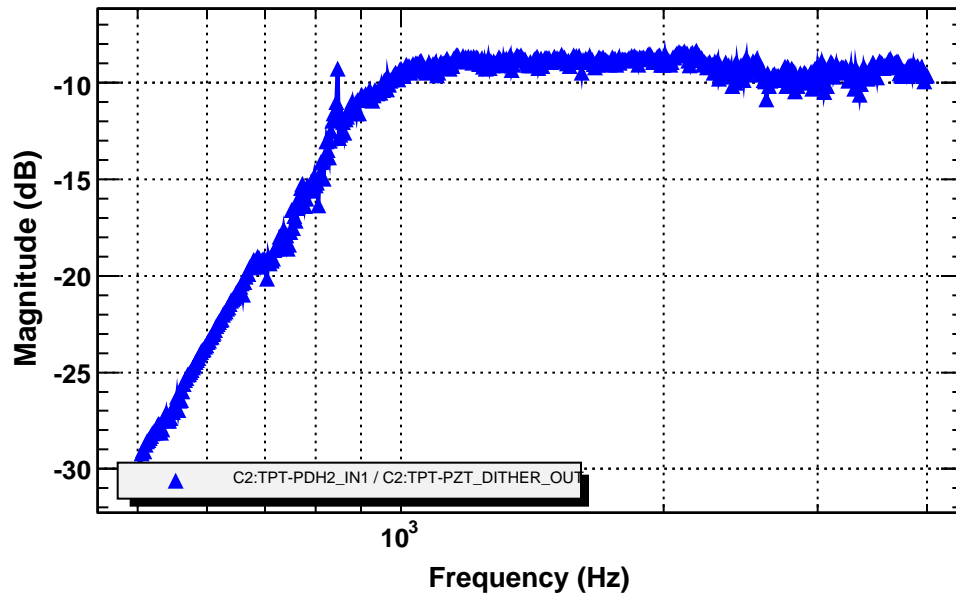

Transfer function

T0=03/11/2007 19:00:26.025024 Avg=10

Coherence function

T0=03/11/2007 19:00:26.025024 Avg=10

Transfer function

T0=03/11/2007 19:00:26.025024 Avg=10

Transfer function

T0=03/11/2007 19:00:26.025024 Avg=10