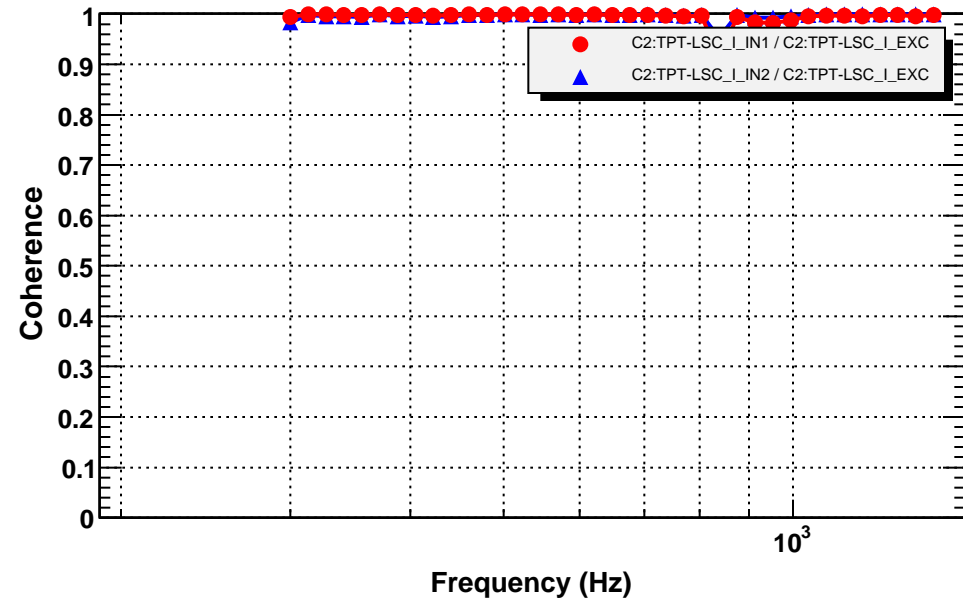

Transfer function

T0=03/11/2007 23:00:21.014343

Avg=37

Coherence function

T0=03/11/2007 23:00:21.014343

Avg=37

Transfer function

T0=03/11/2007 23:00:21.014343