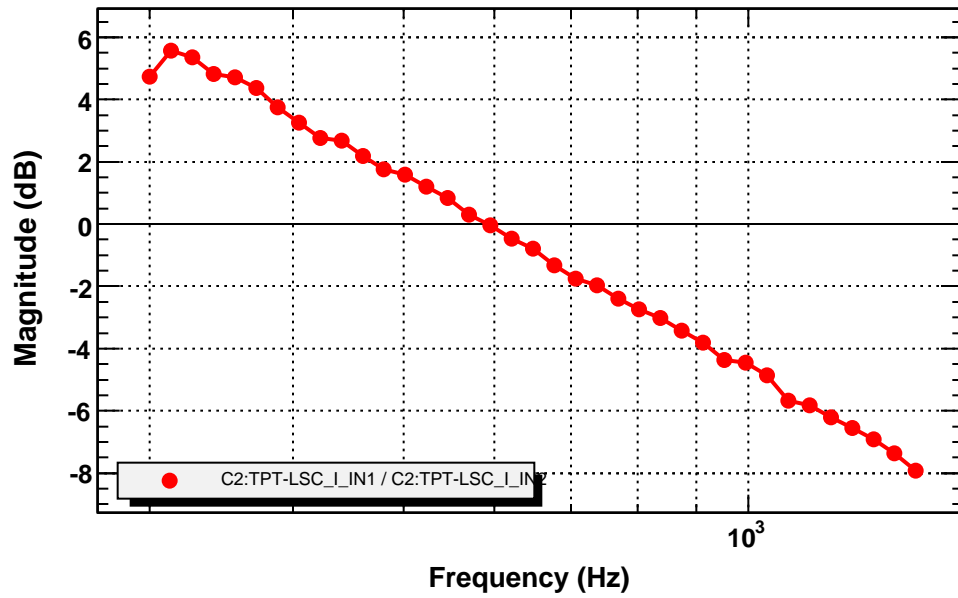

Transfer function

T0=03/11/2007 23:00:21.014343

Avg=37

Coherence function

T0=03/11/2007 23:00:21.014343

Avg=37

Transfer function

T0=03/11/2007 23:00:21.014343

Avg=37