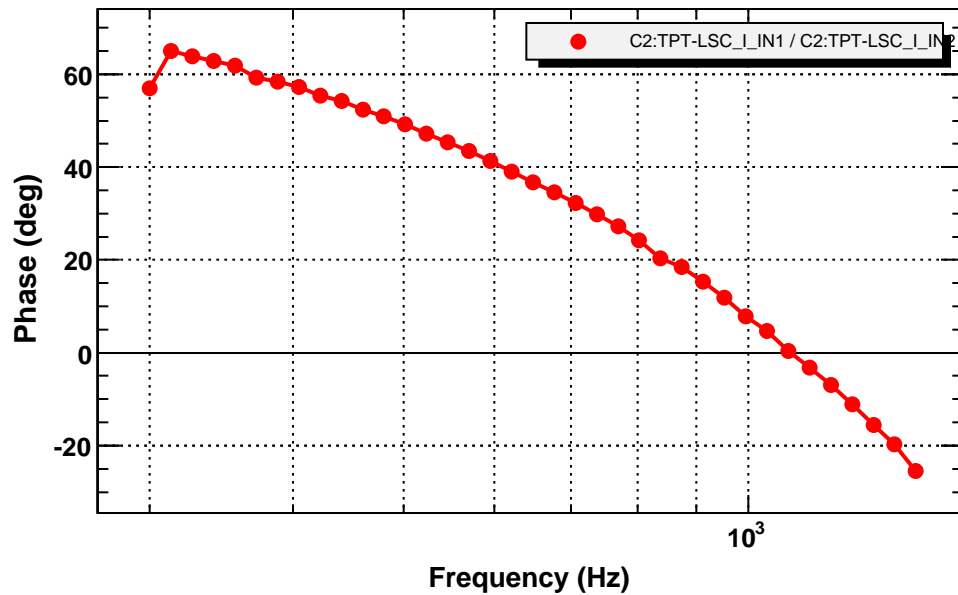

Transfer function

T0=03/11/2007 23:00:21.014343

Avg=37

Coherence function

T0=03/11/2007 23:00:21.014343

Avg=37

Transfer function

T0=03/11/2007 23:00:21.014343

Avg=37