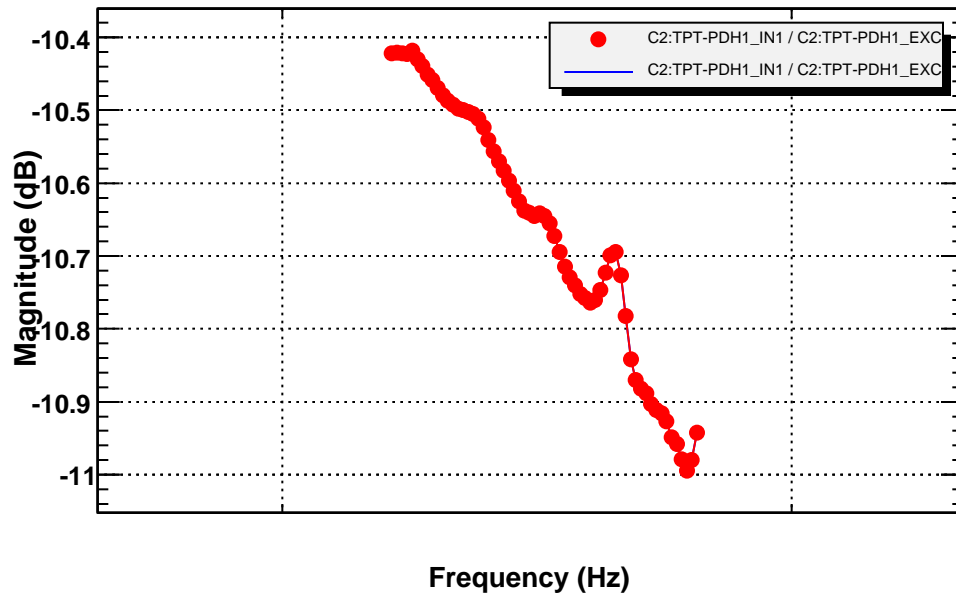

Transfer function

T0=30/10/2007 04:28:38.006896 Avg=10

Coherence function

T0=30/10/2007 04:28:38.006896 Avg=10

Transfer function

T0=30/10/2007 04:28:38.006896 Avg=10