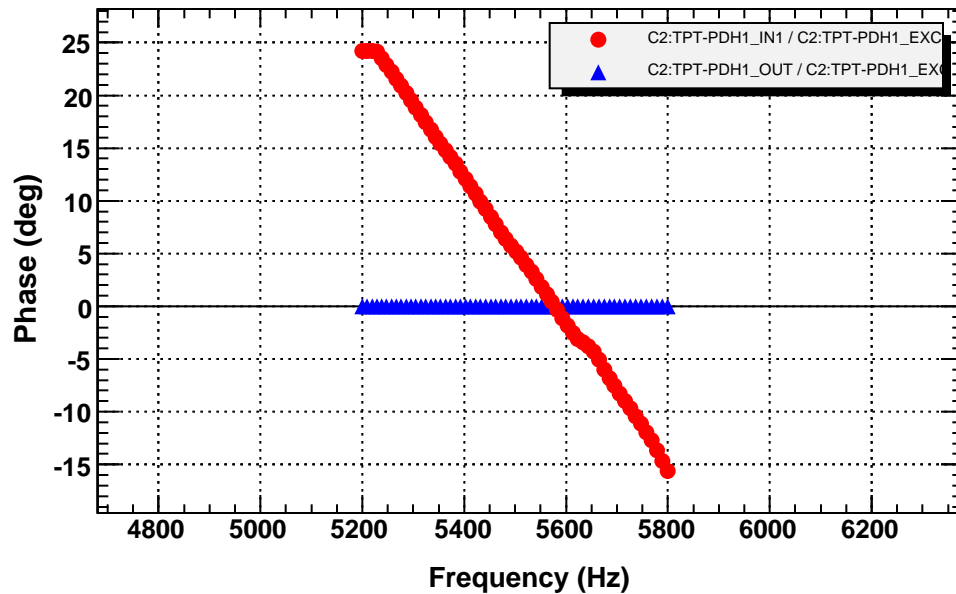

Transfer function

T0=30/10/2007 04:28:38.006896 Avg=10

Coherence function

T0=30/10/2007 04:28:38.006896 Avg=10

Transfer function

T0=30/10/2007 04:28:38.006896 Avg=10